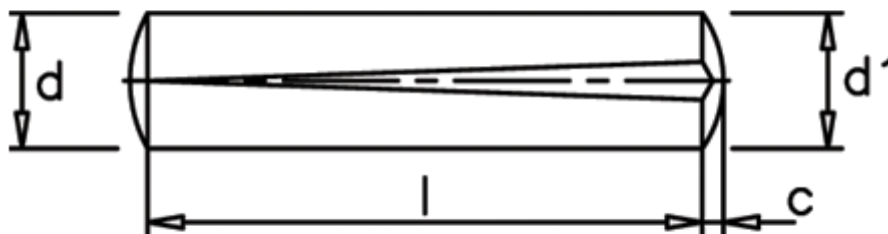

Article number: 08013126

Description: KLEE Slotted pin S1 3x24
Steel

Measures

c = 0,45

d = 3.0

d1 = 3.25

Length = 24